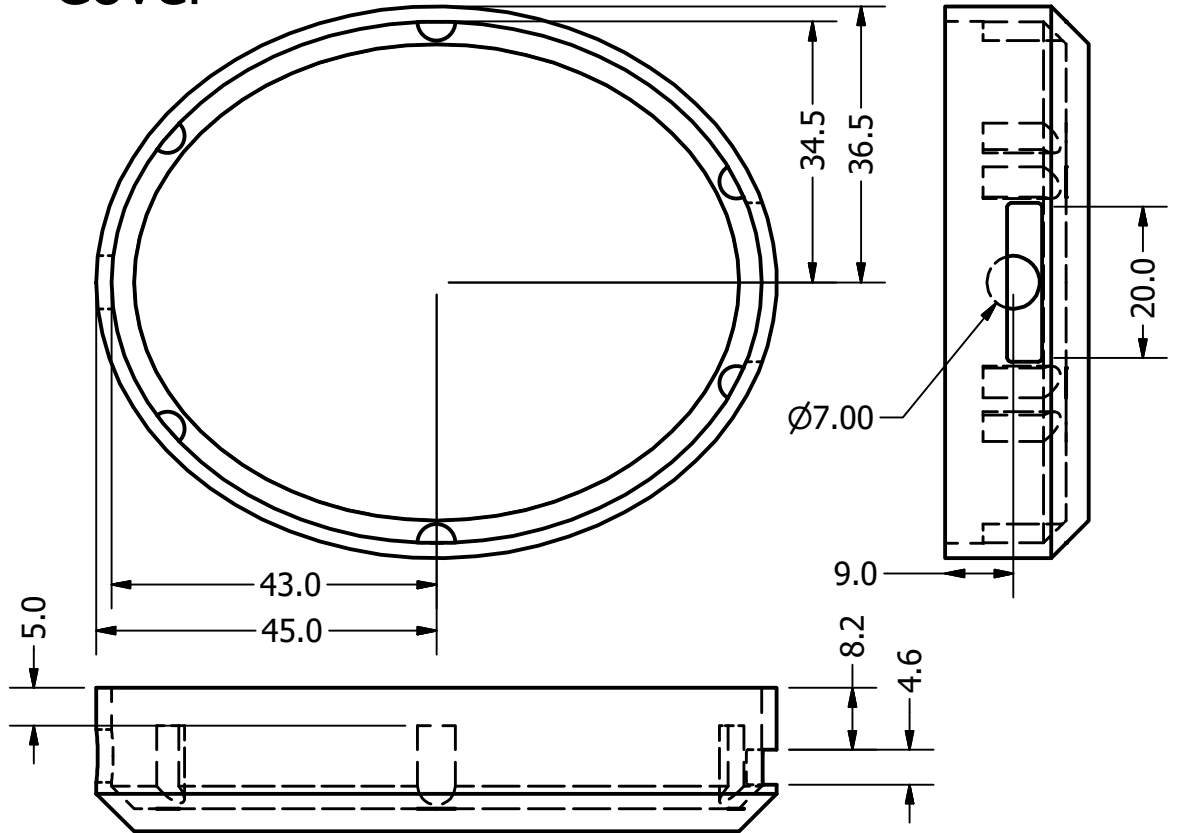

# Cover

All dimensions in mm

DRAWN Shannon Ley	12-Mar-17	TITLE Homebrew Headphones Version 6 Interface Dimensions		
CHECKED				
QA		SIZE A4	DWG NO	REV
MFG		SCALE		SHEET 1 OF 1
APPROVED				