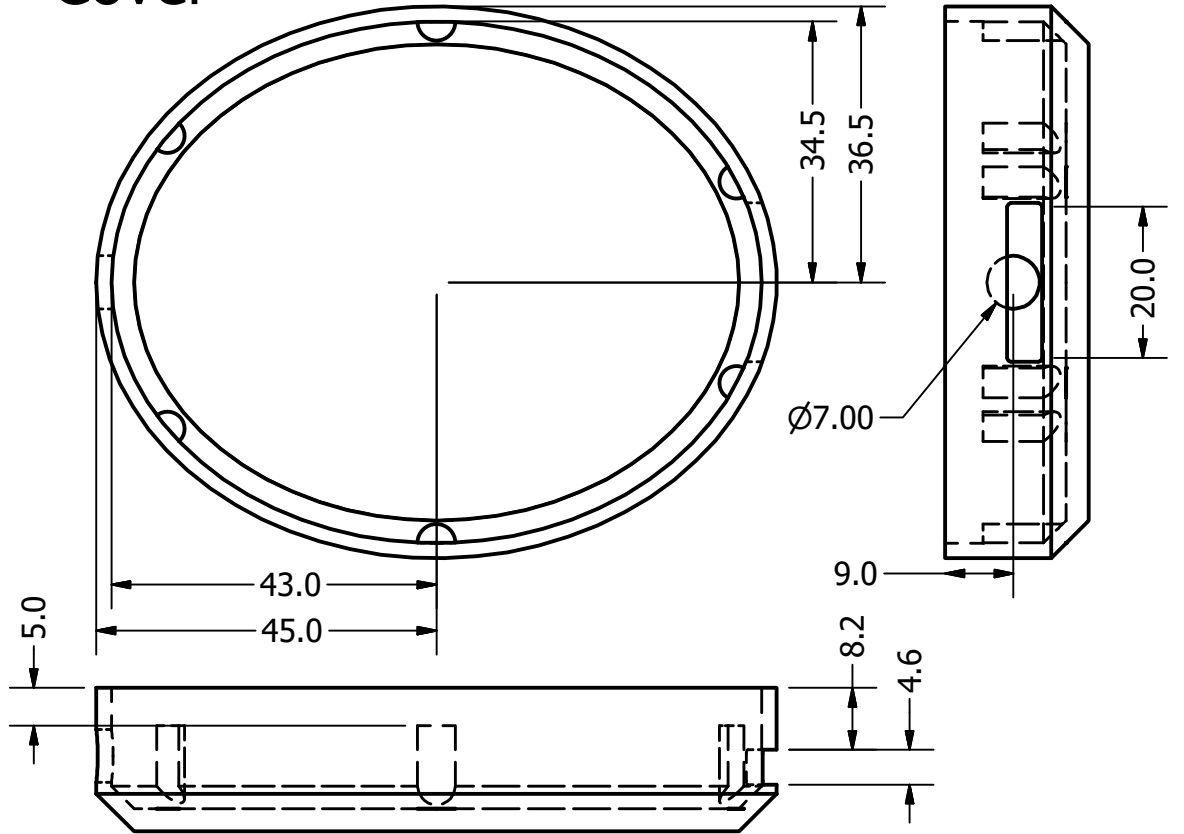

Baffle

Cover

All dimensions in mm

| | | | | |
|----------------------|-----------|--|--------------|-----|
| DRAWN Shannon Ley | 12-Mar-17 | TITLE Homebrew Headphones Version 6 Interface Dimensions | | |
| CHECKED | | | | |
| QA | | SIZE A4 | DWG NO | REV |
| MFG | | | | |
| APPROVED | | | | |
| | | SCALE | SHEET 1 OF 1 | |