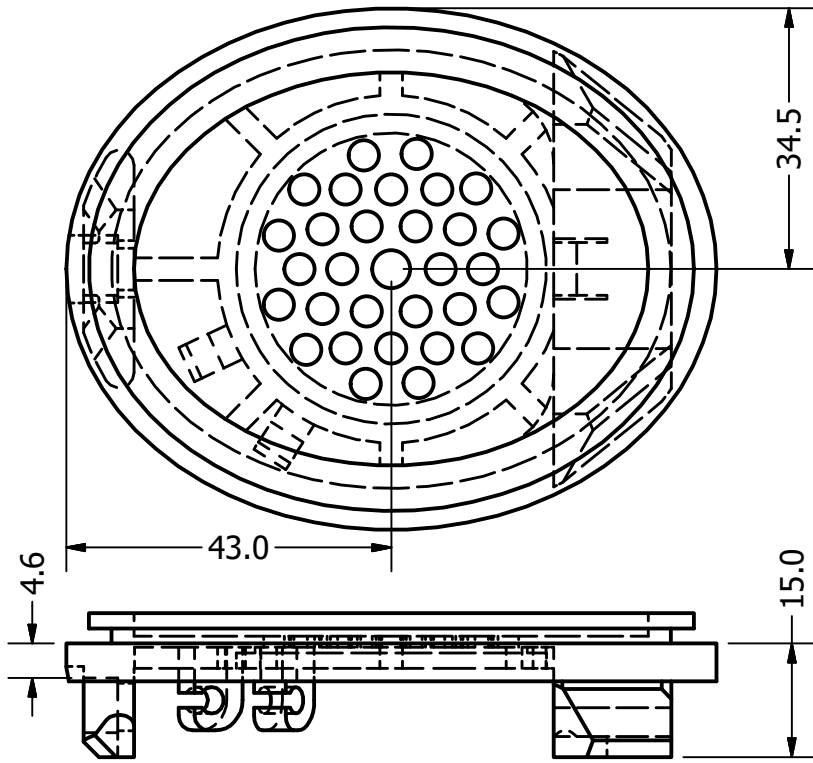

Baffle

Cover

All dimensions in mm

DRAWN Shannon Ley	12-Mar-17	TITLE Homebrew Headphones Version 6 Interface Dimensions		
CHECKED				
QA		SIZE A4	DWG NO	REV
MFG				
APPROVED				
		SCALE	SHEET 1 OF 1