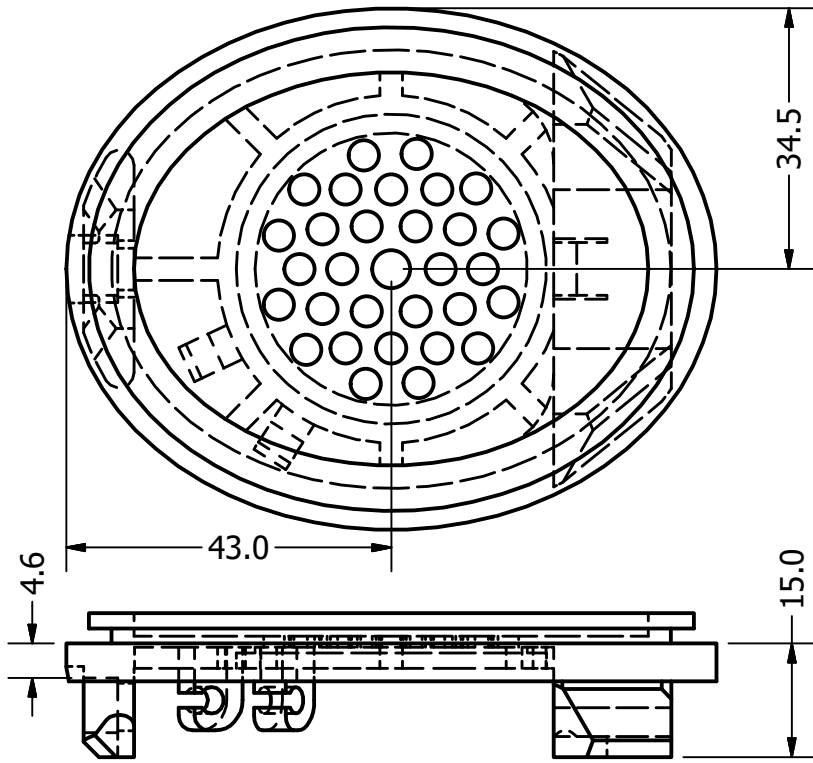

Baffle

Cover

All dimensions in mm

| | | | | |
|----------------------|-----------|--|--------------|-----|
| DRAWN Shannon Ley | 12-Mar-17 | TITLE Homebrew Headphones Version 6 Interface Dimensions | | |
| CHECKED | | | | |
| QA | | SIZE A4 | DWG NO | REV |
| MFG | | | | |
| APPROVED | | | | |
| | | SCALE | SHEET 1 OF 1 | |